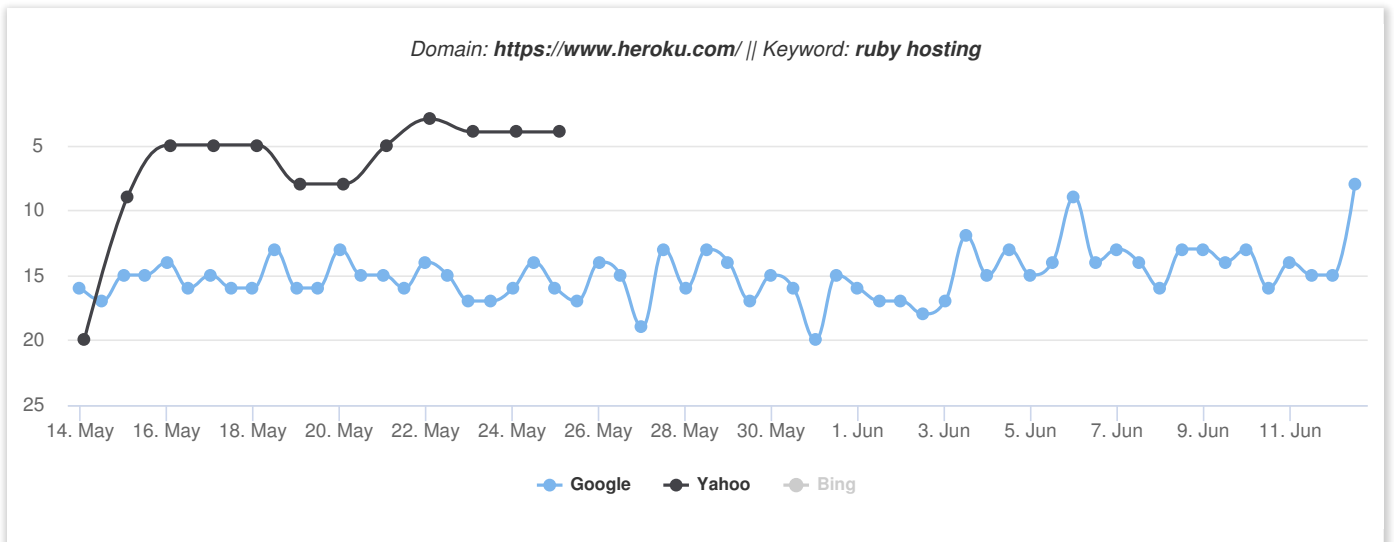

Keywords Table (1/13)

Keyword	Start	G	🏠	Y	Day	Month	Life	SEO Comp	MS	CPC	Competition
heroku (https://www.heroku.com/)	1	1	1	●	●	●	●	5.59M	49.5K	$1.92	10.00%
heroku logs (https://www.heroku.com/)	1	1	1	●	●	↑2	●	629K	6.6K	$16.04	3.00%
heroku status (https://www.heroku.com/)	1	1	1	●	●	●	●	513K	1.3K	$0.00	0.00%
heroku pricing (https://www.heroku.com/)	1	3	1	●	●	↓2	↓2	2.23M	1.9K	$1.53	13.00%
host my application (https://www.heroku.com/)	58	7	●	●	↑2	●	↑51	95.3M	-	-	-
ruby hosting (https://www.heroku.com/)	5	8	18	●	↑6	↑12	↓3	12.7M	70	$10.69	88.00%
application hosting (https://www.heroku.com/)	10	12	17	●	●	↑1	↓2	90.5M	210	$13.93	80.00%
web hosting (https://www.heroku.com/)	●	●	●	●	●	●	●	107M	27.1K	$29.10	85.00%
reliable hosting (https://www.heroku.com/)	●	●	●	●	●	●	●	29.2M	170	$14.88	75.00%
best web hosting (https://www.heroku.com/)	●	●	●	●	●	●	●	95M	6.6K	$19.30	85.00%
web hosting reviews (https://www.heroku.com/)	●	●	●	●	●	●	●	8.31M	4.4K	$17.97	79.00%
cheap web hosting (https://www.heroku.com/)	●	●	●	●	●	●	●	3.69M	3.6K	$22.97	84.00%
cheapest web hosting (https://www.heroku.com/)	●	●	●	●	●	●	●	754K	1K	$24.34	86.00%

Rank Charts (Last 30 Days) (1/13)