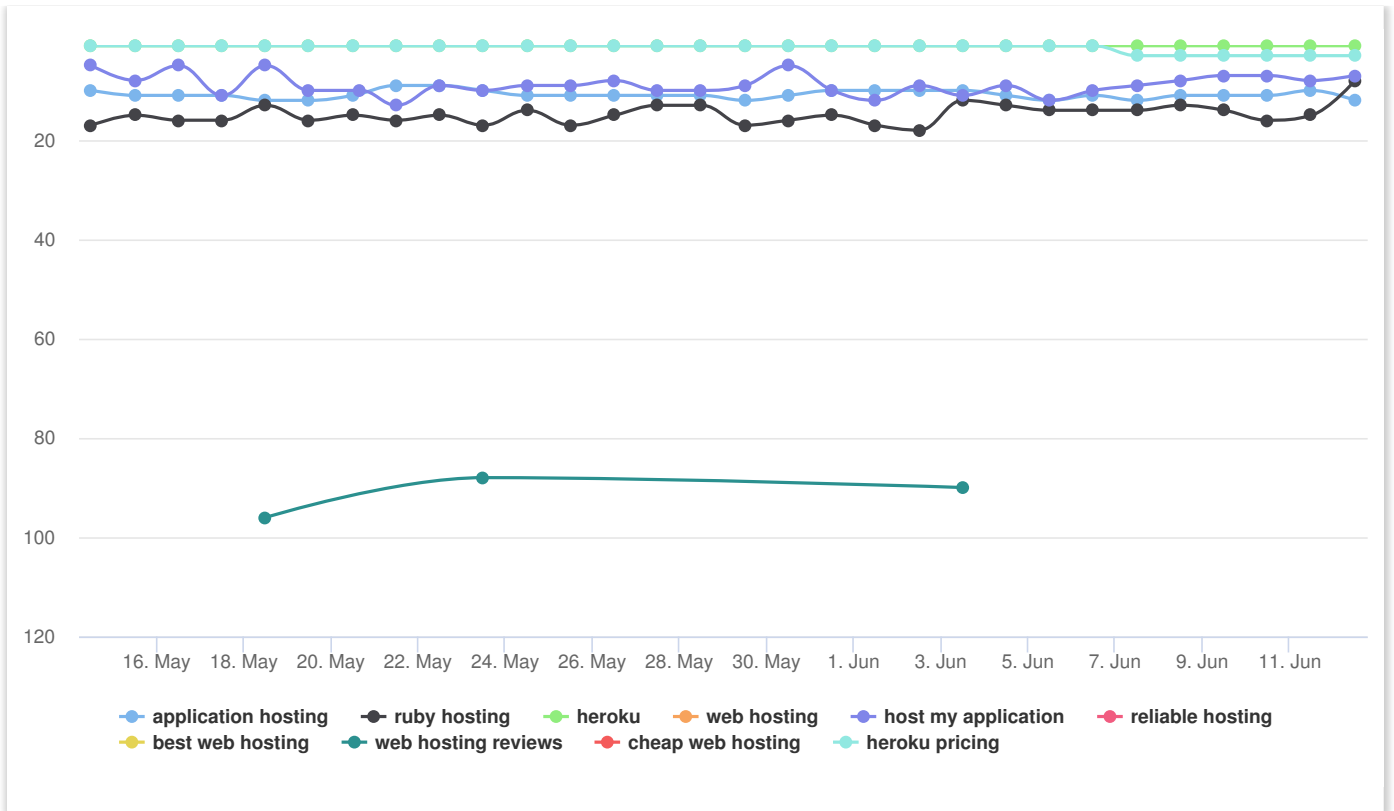

### Rank Charts (Last 30 Days) (10/13)

## Rank Charts (Last 30 Days) (13/13)

Domain: <https://www.heroku.com/> // Keyword: *cheapest web hosting*

—●— Google    —●— Yahoo    —●— Bing

### Grouped Rank Charts (60 Days Historical Data) (1/2)