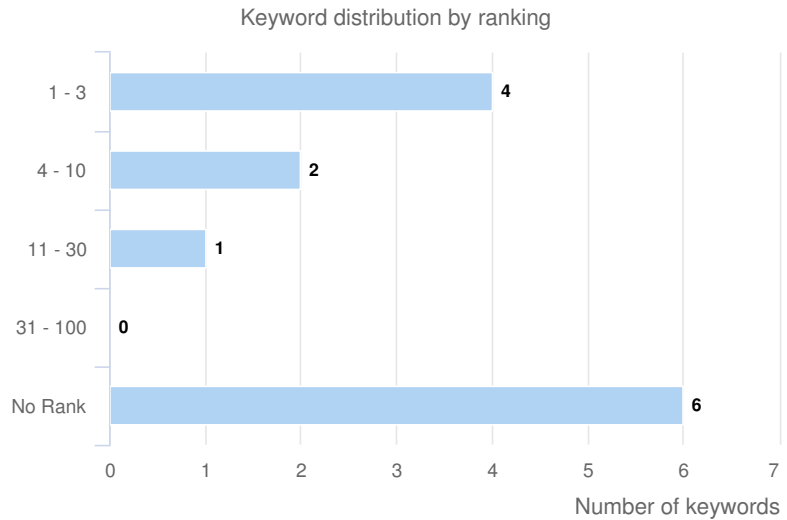

## Project Summary

Project name:	<b>heroku</b>
Links:	<b>1</b>
Video links:	<b>0</b>
Keywords:	<b>13</b>
Video keywords:	<b>0</b>
Shareview URL:	<a href="#">Link</a>

## Project Matrix

	Metric	Score	Key Explanation
	<b>Visibility</b>	54.0	54.00% or 7 of your keyword(s) are visibly on Google indicates below average visibility.
<b>Authority</b>	71.09	Outstanding authority score. Your site(s) are on top of most targeted keyword(s). Keep it up.	
<b>Strength (Position)</b>	73.08	keyword(s) have strong rank positions and are less sensitive to rank changes.	
<b>Performance</b>	30.0	Your website(s) is faster than 30.00% of the Internet.	
<b>Effectiveness (Volume)</b>	52.31	Average SEO campaign. Average monthly volume per keyword is 7,880 indicating average amount potential traffic. Recommended to target higher volume keyword(s).	