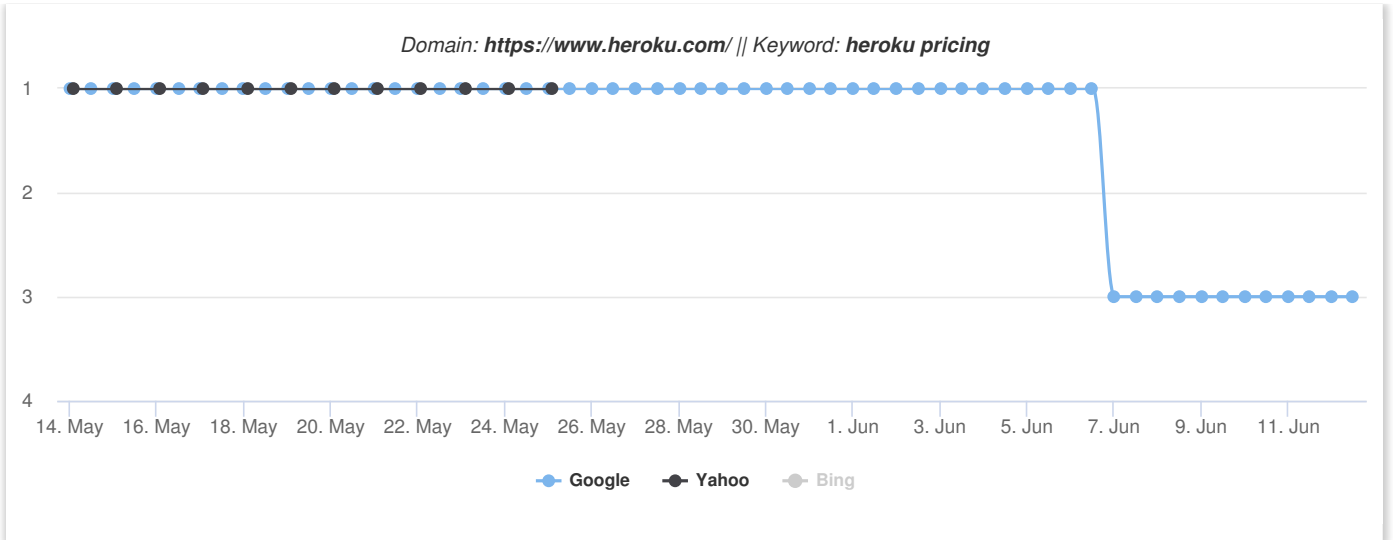

Google Yahoo Bing

Domain: <https://www.heroku.com/> // Keyword: **reliable hosting**

Google Yahoo Bing

Rank Charts (Last 30 Days) (7/13)

### Rank Charts (Last 30 Days) (10/13)