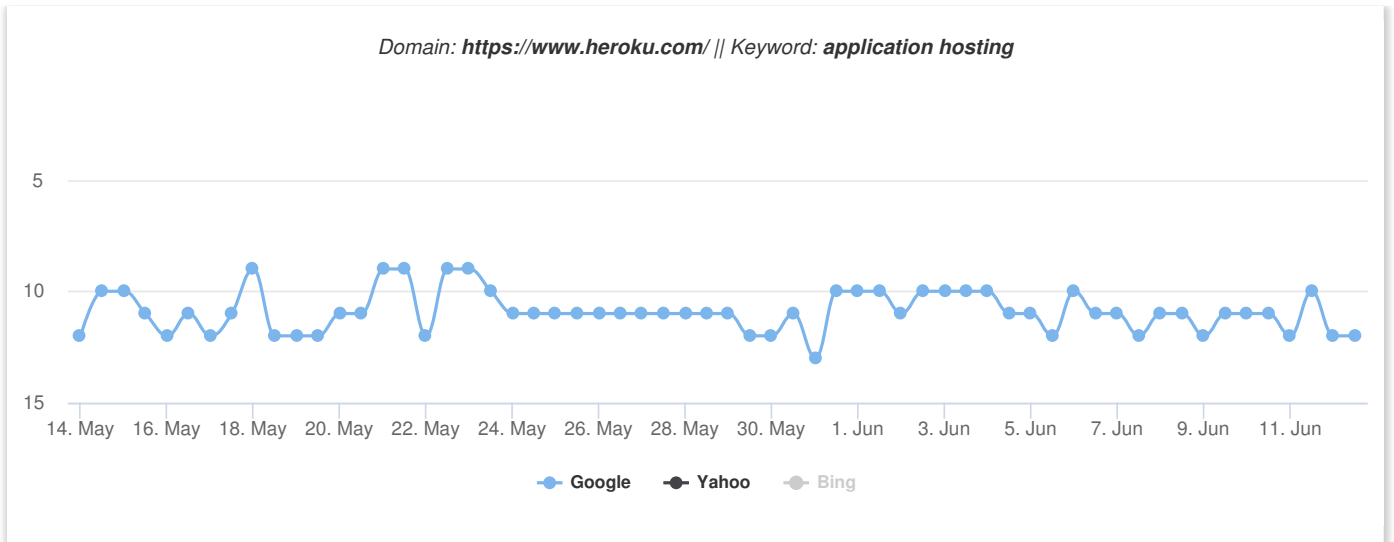

Keywords Table (1/13)

Keyword	Start	G	🏠	Y	Day	Month	Life	SEO Comp	MS	CPC	Competition
heroku (https://www.heroku.com/)	1	1	1	●	●	●	●	5.59M	49.5K	$1.92	10.00%
heroku logs (https://www.heroku.com/)	1	1	1	●	●	↑2	●	629K	6.6K	$16.04	3.00%
heroku status (https://www.heroku.com/)	1	1	1	●	●	●	●	513K	1.3K	$0.00	0.00%
heroku pricing (https://www.heroku.com/)	1	3	1	●	●	↓2	↓2	2.23M	1.9K	$1.53	13.00%
host my application (https://www.heroku.com/)	58	7	●	●	↑2	●	↑51	95.3M	-	-	-
ruby hosting (https://www.heroku.com/)	5	8	18	●	↑6	↑12	↓3	12.7M	70	$10.69	88.00%
application hosting (https://www.heroku.com/)	10	12	17	●	●	↑1	↓2	90.5M	210	$13.93	80.00%
web hosting (https://www.heroku.com/)	●	●	●	●	●	●	●	107M	27.1K	$29.10	85.00%
reliable hosting (https://www.heroku.com/)	●	●	●	●	●	●	●	29.2M	170	$14.88	75.00%
best web hosting (https://www.heroku.com/)	●	●	●	●	●	●	●	95M	6.6K	$19.30	85.00%
web hosting reviews (https://www.heroku.com/)	●	●	●	●	●	●	●	8.31M	4.4K	$17.97	79.00%
cheap web hosting (https://www.heroku.com/)	●	●	●	●	●	●	●	3.69M	3.6K	$22.97	84.00%
cheapest web hosting (https://www.heroku.com/)	●	●	●	●	●	●	●	754K	1K	$24.34	86.00%

Rank Charts (Last 30 Days) (1/13)