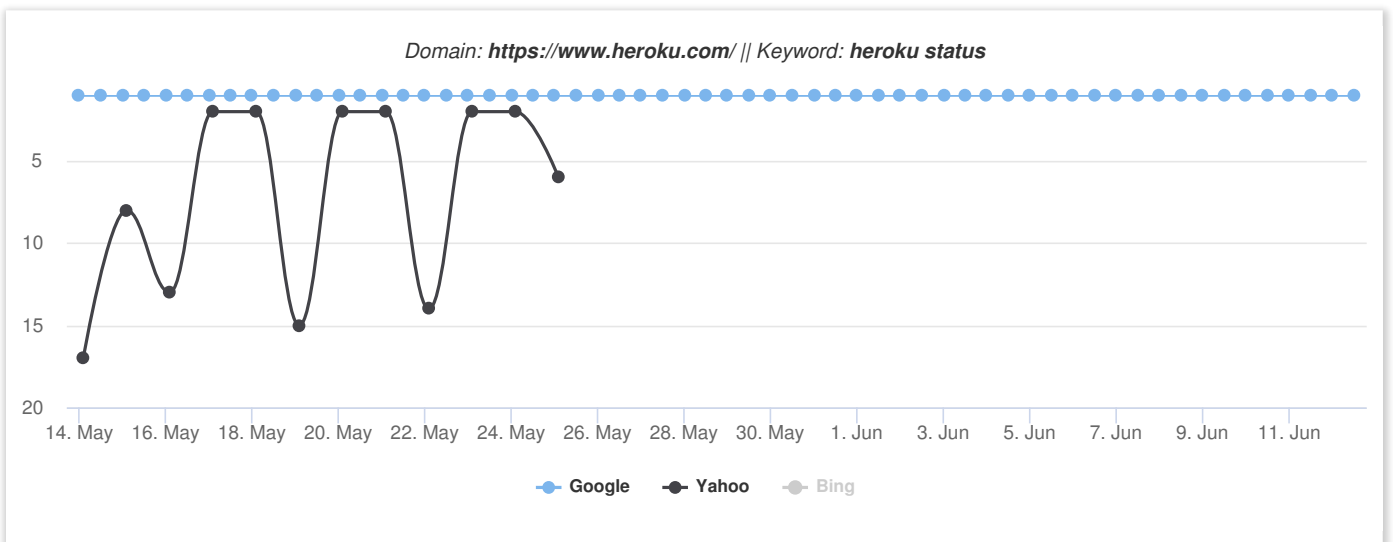

Rank Charts (Last 30 Days) (1/13)

Rank Charts (Last 30 Days) (4/13)

Domain: <https://www.heroku.com/> // Keyword: **web hosting**

Google Yahoo Bing

Domain: <https://www.heroku.com/> // Keyword: **host my application**

Google Yahoo Bing

Domain: <https://www.heroku.com/> // Keyword: **reliable hosting**

Google Yahoo Bing

Rank Charts (Last 30 Days) (7/13)

### Rank Charts (Last 30 Days) (10/13)