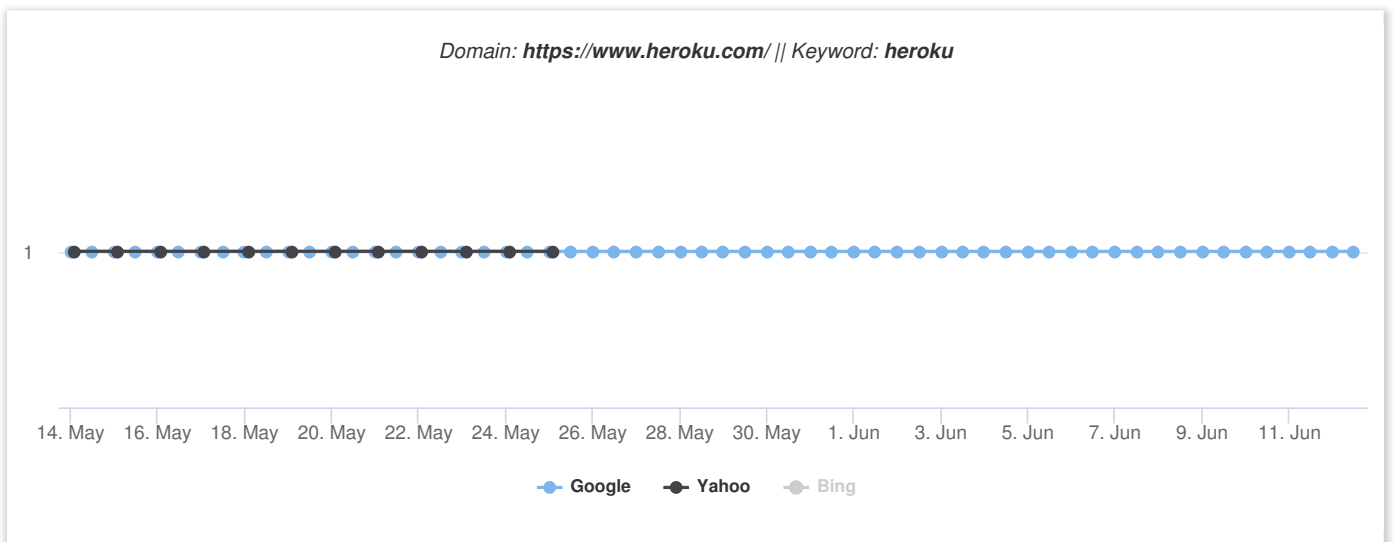

Keywords Table (1/13)

Keyword	Start	G	🏠	Y	Day	Month	Life	SEO Comp	MS	CPC	Competition
heroku (https://www.heroku.com/)	1	1	1	●	●	●	●	5.59M	49.5K	$1.92	10.00%
heroku logs (https://www.heroku.com/)	1	1	1	●	●	↑2	●	629K	6.6K	$16.04	3.00%
heroku status (https://www.heroku.com/)	1	1	1	●	●	●	●	513K	1.3K	$0.00	0.00%
heroku pricing (https://www.heroku.com/)	1	3	1	●	●	↓2	↓2	2.23M	1.9K	$1.53	13.00%
host my application (https://www.heroku.com/)	58	7	●	●	↑2	●	↑51	95.3M	-	-	-
ruby hosting (https://www.heroku.com/)	5	8	18	●	↑6	↑12	↓3	12.7M	70	$10.69	88.00%
application hosting (https://www.heroku.com/)	10	12	17	●	●	↑1	↓2	90.5M	210	$13.93	80.00%
web hosting (https://www.heroku.com/)	●	●	●	●	●	●	●	107M	27.1K	$29.10	85.00%
reliable hosting (https://www.heroku.com/)	●	●	●	●	●	●	●	29.2M	170	$14.88	75.00%
best web hosting (https://www.heroku.com/)	●	●	●	●	●	●	●	95M	6.6K	$19.30	85.00%
web hosting reviews (https://www.heroku.com/)	●	●	●	●	●	●	●	8.31M	4.4K	$17.97	79.00%
cheap web hosting (https://www.heroku.com/)	●	●	●	●	●	●	●	3.69M	3.6K	$22.97	84.00%
cheapest web hosting (https://www.heroku.com/)	●	●	●	●	●	●	●	754K	1K	$24.34	86.00%

Rank Charts (Last 30 Days) (1/13)