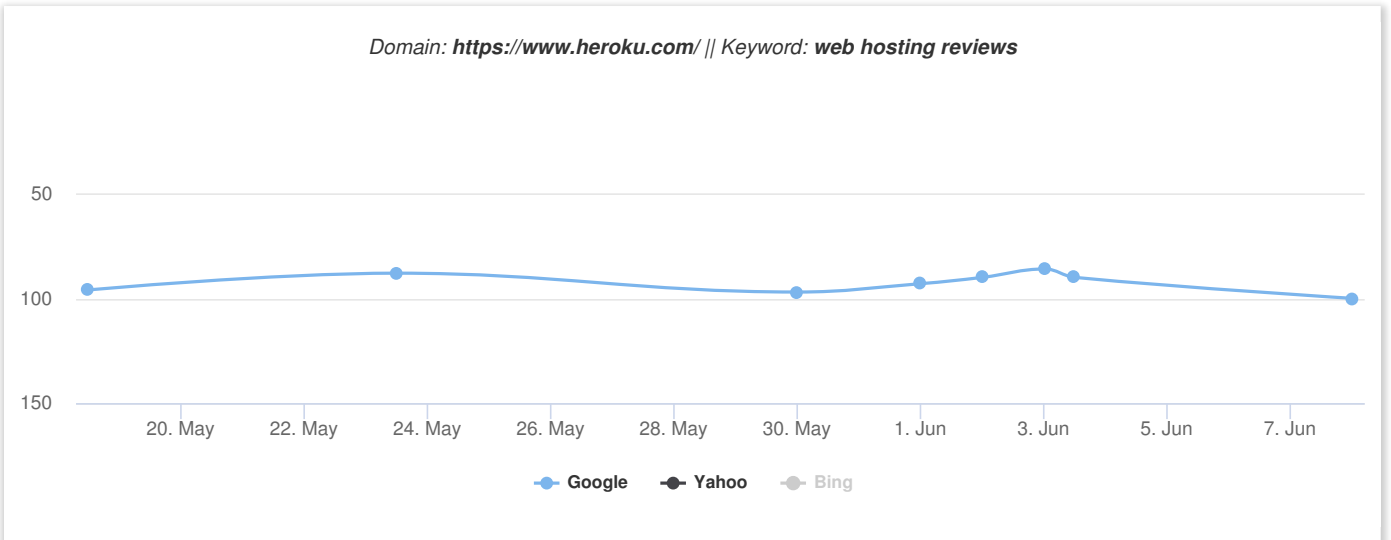

Rank Charts (Last 30 Days) (7/13)