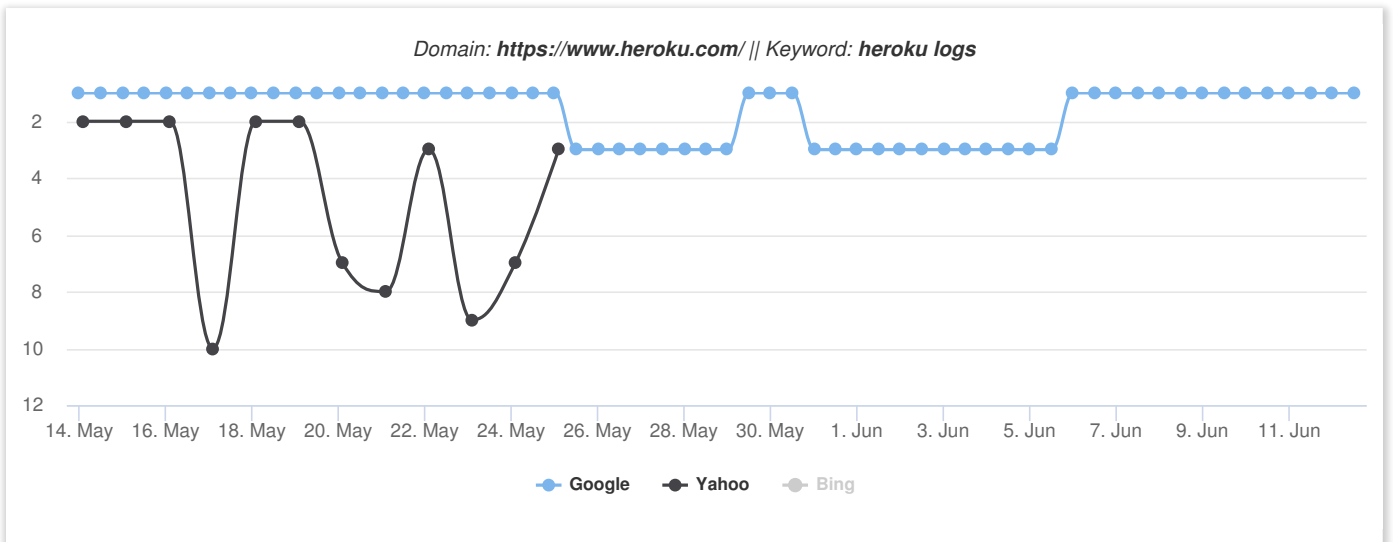

Rank Charts (Last 30 Days) (1/13)

Rank Charts (Last 30 Days) (4/13)

Domain: <https://www.heroku.com/> // Keyword: **web hosting**

Google Yahoo Bing

Domain: <https://www.heroku.com/> // Keyword: **host my application**

Google Yahoo Bing

Domain: <https://www.heroku.com/> // Keyword: **reliable hosting**

Google Yahoo Bing

Rank Charts (Last 30 Days) (7/13)

### Rank Charts (Last 30 Days) (10/13)